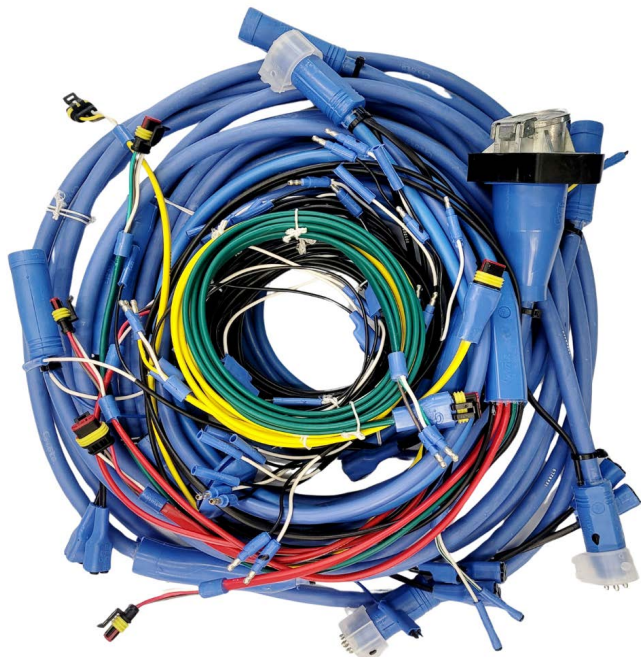

TRAILER PARTS

GROTE 48' FLATBED UNIVERSAL WIRING HARNESS KIT

89373

Universal 48' Trailer Wiring Harness Kit 89373, Everything you need to rewire a 48' flatbed trailer. Can be used on shorter trailers. Includes:

- 7-way front w/ marker drops, 24" long
- Main front harness w/ marker & mid-turn drops, 264" long
- Mid-turn leads w/ hard shell plugs, 100" long,
- Main rear harness w/ marker & ABS drops, 312" long
- Rear sill harness for 6 tail lights, 48" long, with hard shell plugs
- Marker leads, 96" long w/ 0.180 bullet connectors
- Rear center ID harness, 104" long
- License plate light lead, 60" long