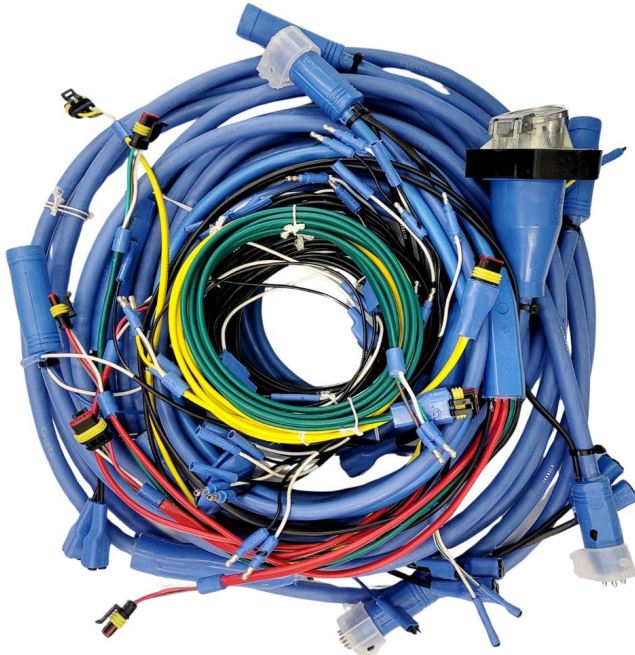

TRAILER PARTS

GROTE 48' FLATBED UNIVERSAL WIRING HARNESS KIT

89373

Universal 48' Trailer Wiring Harness Kit 89373, Everything you need to rewire a 48' flatbed trailer. Can be used on shorter trailers. Includes:

- 7-way front w/ marker drops, 24" long
- Main front harness w/ marker & mid-turn drops, 264" long
- Mid-turn leads w/ hard shell plugs, 100" long,
- Main rear harness w/ marker & ABS drops, 312" long
- Rear sill harness for 6 tail lights, 48" long, with hard shell plugs
- Marker leads, 96" long w/ 0.180 bullet connectors
- Rear center ID harness, 104" long
- License plate light lead, 60" long