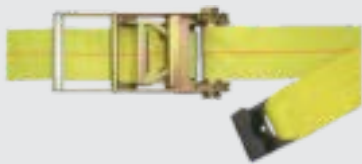

\$130.00 PER CASE

10 PACK OF STRAPS

4" X 30' W/ FLAT HOOKS

PP6748E6-CAM

Paramount Products' Everlasting Tough Camouflage pattern Winch Strap is 10% stronger than other straps on the market. The straps' Working Load Limit of 6,000 LBS

\$12.00 EACH

Regular price \$14.00

ONLINE PARTS STORE: WWW.SEMITRAILERS.NET

4" X 30' HEAVY DUTY RATCHET STRAP W/ FLAT HOOKS

PP6414

This Paramount Products 4" HD ratchet strap is equipped w/ flat hooks for standard flat bed applications. 4" x 30' 5,400 LB W.L.L.

\$34.50 EACH

Regular price \$40.37

21" NATURAL RUBBER TARP STRAP W/ CRIMPED HOOKS

52221C

A great choice for any warm or cold, wet or dry weather conditions. The elasticity of the natural rubber strap reaches optimum performance in harsh, cold climates, where EPDM tarp ties fail.